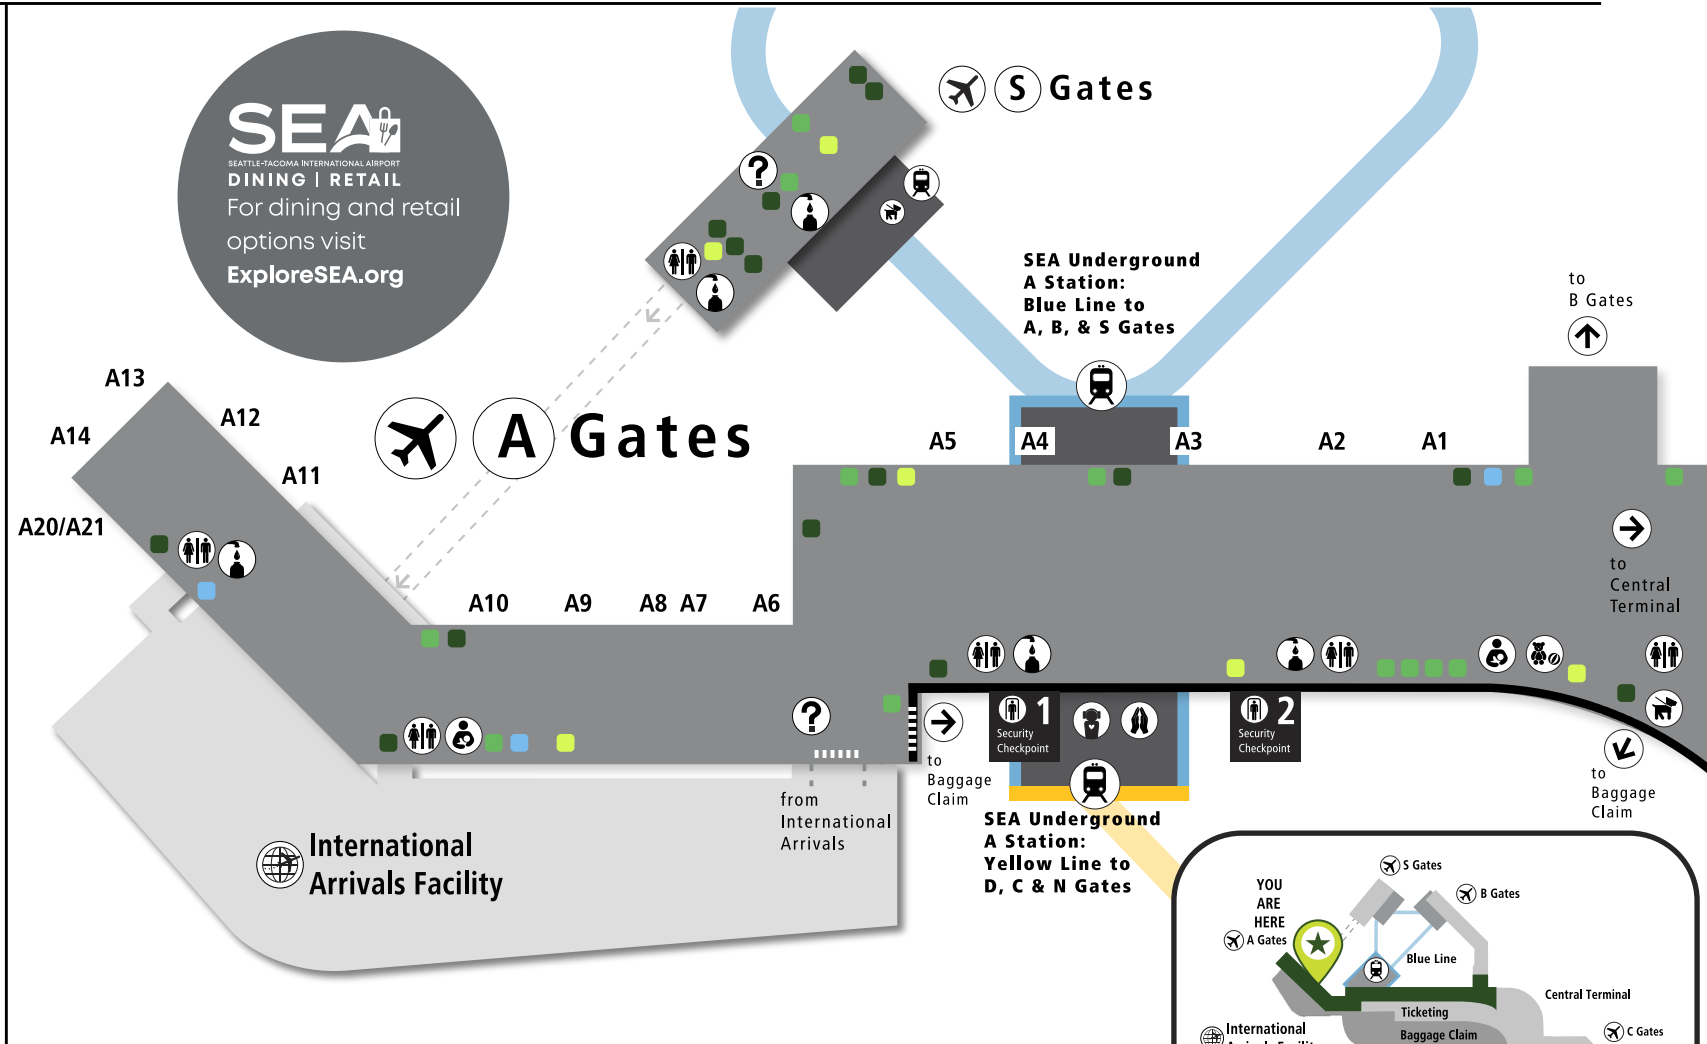

SEA Concourse A Map

Legend

- Dining
- Retail
- Services
- Airline Clubs
-  Exit Secure Area
-  Children's Play Area
-  Information Booth
-  Meditation Room
-  Nursing Room
-  Pet Relief Area
-  Restrooms
-  Sensory Room
-  Water Refill Station

Additional Information:

Dining Options: Africa Lounge, Café Darte, Capitol Hill Food Hall, Floret by Café Flora, La Pisa Café, Manchu Wok, Mountain Room Bar, Qdoba, Starbucks

Retail Options: The Confectionary, Dufry Duty Free, Ex Officio, Hudson, In Motion, Lady Yum, Lowrider Cookie Company, Sacred Circle Gallery, Swarovski

Services Include, ATMs, Children's Play Area, Meditation Room, Nursing Room, Sensory Room, Terminal Getaway Spa, Vending, Water Refill Station

Airline Clubs Include, Delta Sky Club, The Club at SEA, United Club

A Gates

For a complete listing download the flySEA App